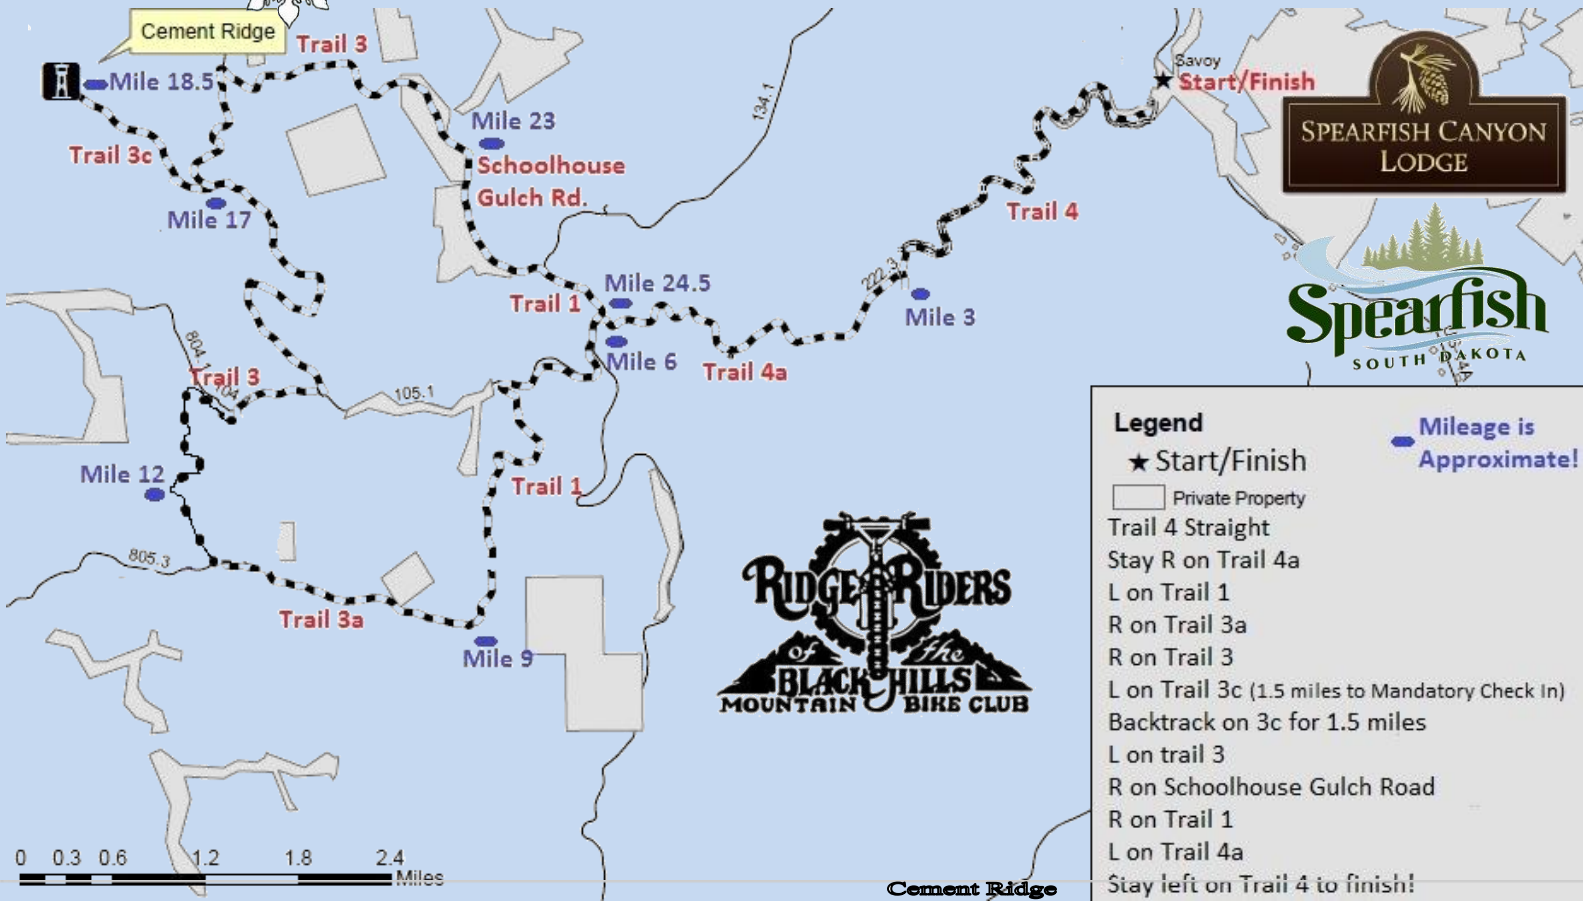

QUARQ

Legend

- ★ Start/Finish
- Private Property
- Trail 4 Straight
- Stay R on Trail 4a
- L on Trail 1
- R on Trail 3a
- R on Trail 3
- L on Trail 3c (1.5 miles to Mandatory Check In)
- Backtrack on 3c for 1.5 miles
- L on trail 3
- R on Schoolhouse Gulch Road
- R on Trail 1
- L on Trail 4a
- Stay left on Trail 4 to finish!

Mileage is Approximate!